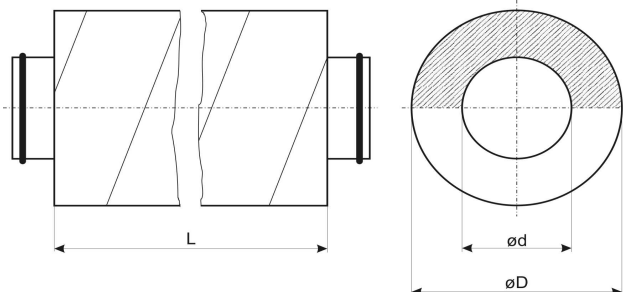

Silencers

January 2012

Ød - ØD	Price	Weight, kg
AKS 100 - 200 L= 900	46,86 €	5,2
AKS 100 - 200 L=1000	48,09 €	
AKS 125 - 200 L= 900	48,40 €	6,2
AKS 125 - 200 L=1200	55,38 €	7,5
AKS 160 - 250 L= 900	59,26 €	7,5
AKS 160 - 250 L=1200	69,23 €	10,0
AKS 200 - 315 L= 900	70,25 €	10,0
AKS 200 - 315 L=1200	85,42 €	12,0
AKS 250 - 400 L= 900	97,66 €	13,0
AKS 250 - 400 L=1200	115,17 €	15,0
AKS 315 - 400 L=1200	137,75 €	21,0
AKS 315 - 500 L= 900	128,28 €	20,0
AKS 315 - 500 L=1200	147,23 €	26,0
AKS 355 - 630 L=1000	174,92 €	23,0

Ød - ØD	Price	Weight, kg
AKS 400 - 630 L= 900	180,77 €	30,0
AKS 400 - 630 L=1200	227,42 €	38,0
AKS 500 - 630 L= 900	198,18 €	35,0
AKS 500 - 630 L=1200	230,34 €	45,0
AKS 630 - 800 L= 900	303,23 €	44,0
AKS 630 - 800 L=1200	349,88 €	55,0
AKS 800 - 1000 L= 900	466,52 €	65,0
AKS 800 - 1000 L=1200	561,26 €	76,0

SAKS 100 - 315 L=1200	77,26 €	12,0
SAKS 125 - 315 L=1200	78,71 €	12,0
SAKS 160 - 400 L=1200	102,03 €	14,0
SAKS 200 - 400 L=1200	109,32 €	20,0
SAKS 250 - 500 L=1200	167,63 €	23,2
SAKS 500 - 800 L=1200	335,29 €	37,9

Attenuation values in frequency bands (dB)

type	125 Hz	250 Hz	500 Hz	1 kHz	2 kHz	4 kHz	8 kHz
AKS 100 - 200 L=900	8	15	27	36	42	47	24
AKS 125 - 200 L=900	9	18	30	40	48	43	24
AKS 160 - 250 L=900	8	16	27	36	47	37	21
AKS 200 - 315 L=900	7	13	24	31	44	31	20
AKS 250 - 400 L=900	8	15	29	34	47	33	17
AKS 315 - 400 L=900	6	12	22	24	36	26	19
AKS 400 - 630 L=900	5	8	11	23	19	17	15
AKS 500 - 630 L=900	6	8	12	23	18	19	15
AKS 630 - 800 L=900	6	8	10	22	17	15	14
AKS 800 - 1000 L=900	4	6	7	16	12	10	11