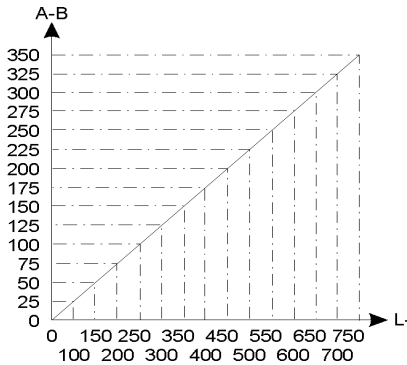

Tapers - Cones

Sample of cone length calculation :

d1 (A) - d2 (B) = Ø 250 - Ø 100 = 150

According to the table 150, L = 350

Sample for order : d1 > d2

d1 - wide side Ø mm

d2 - narrow side Ø mm

January 2012