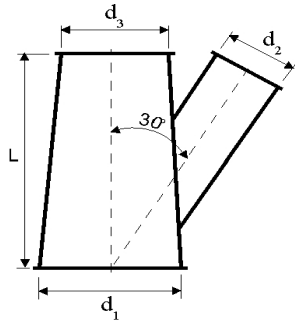

30° Branches - d3 = all Ø up to mentioned d3 diameter

delivery time
± 3 weeks